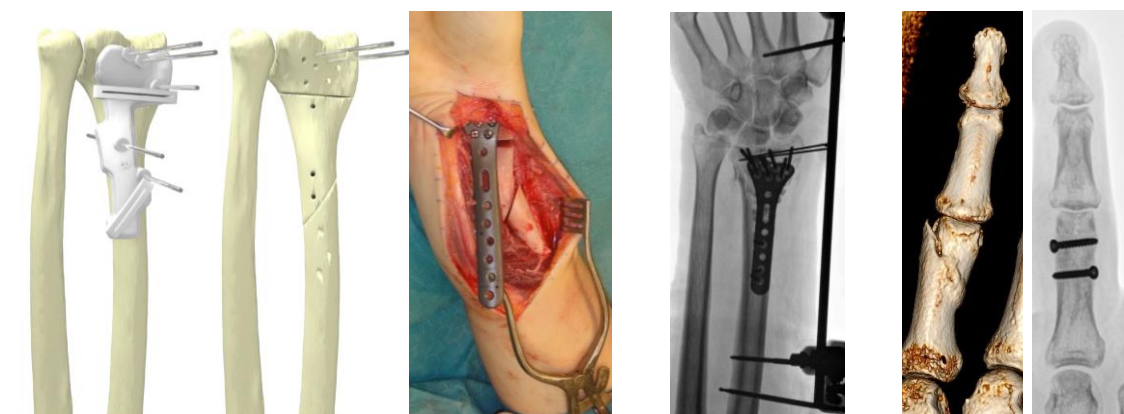

Upper Extremity Trauma: Acute and Reconstructive Surgery

Sahlgrenska
Academy

Sept 12-13 2023

REGION
VÄSTRA GÖTALAND
SAHLGRENKA UNIVERSITY HOSPITAL

The course contains: lectures, guided dissections in cadaver lab with soft tissue and fracture treatment, correction osteotomies and case based discussions.